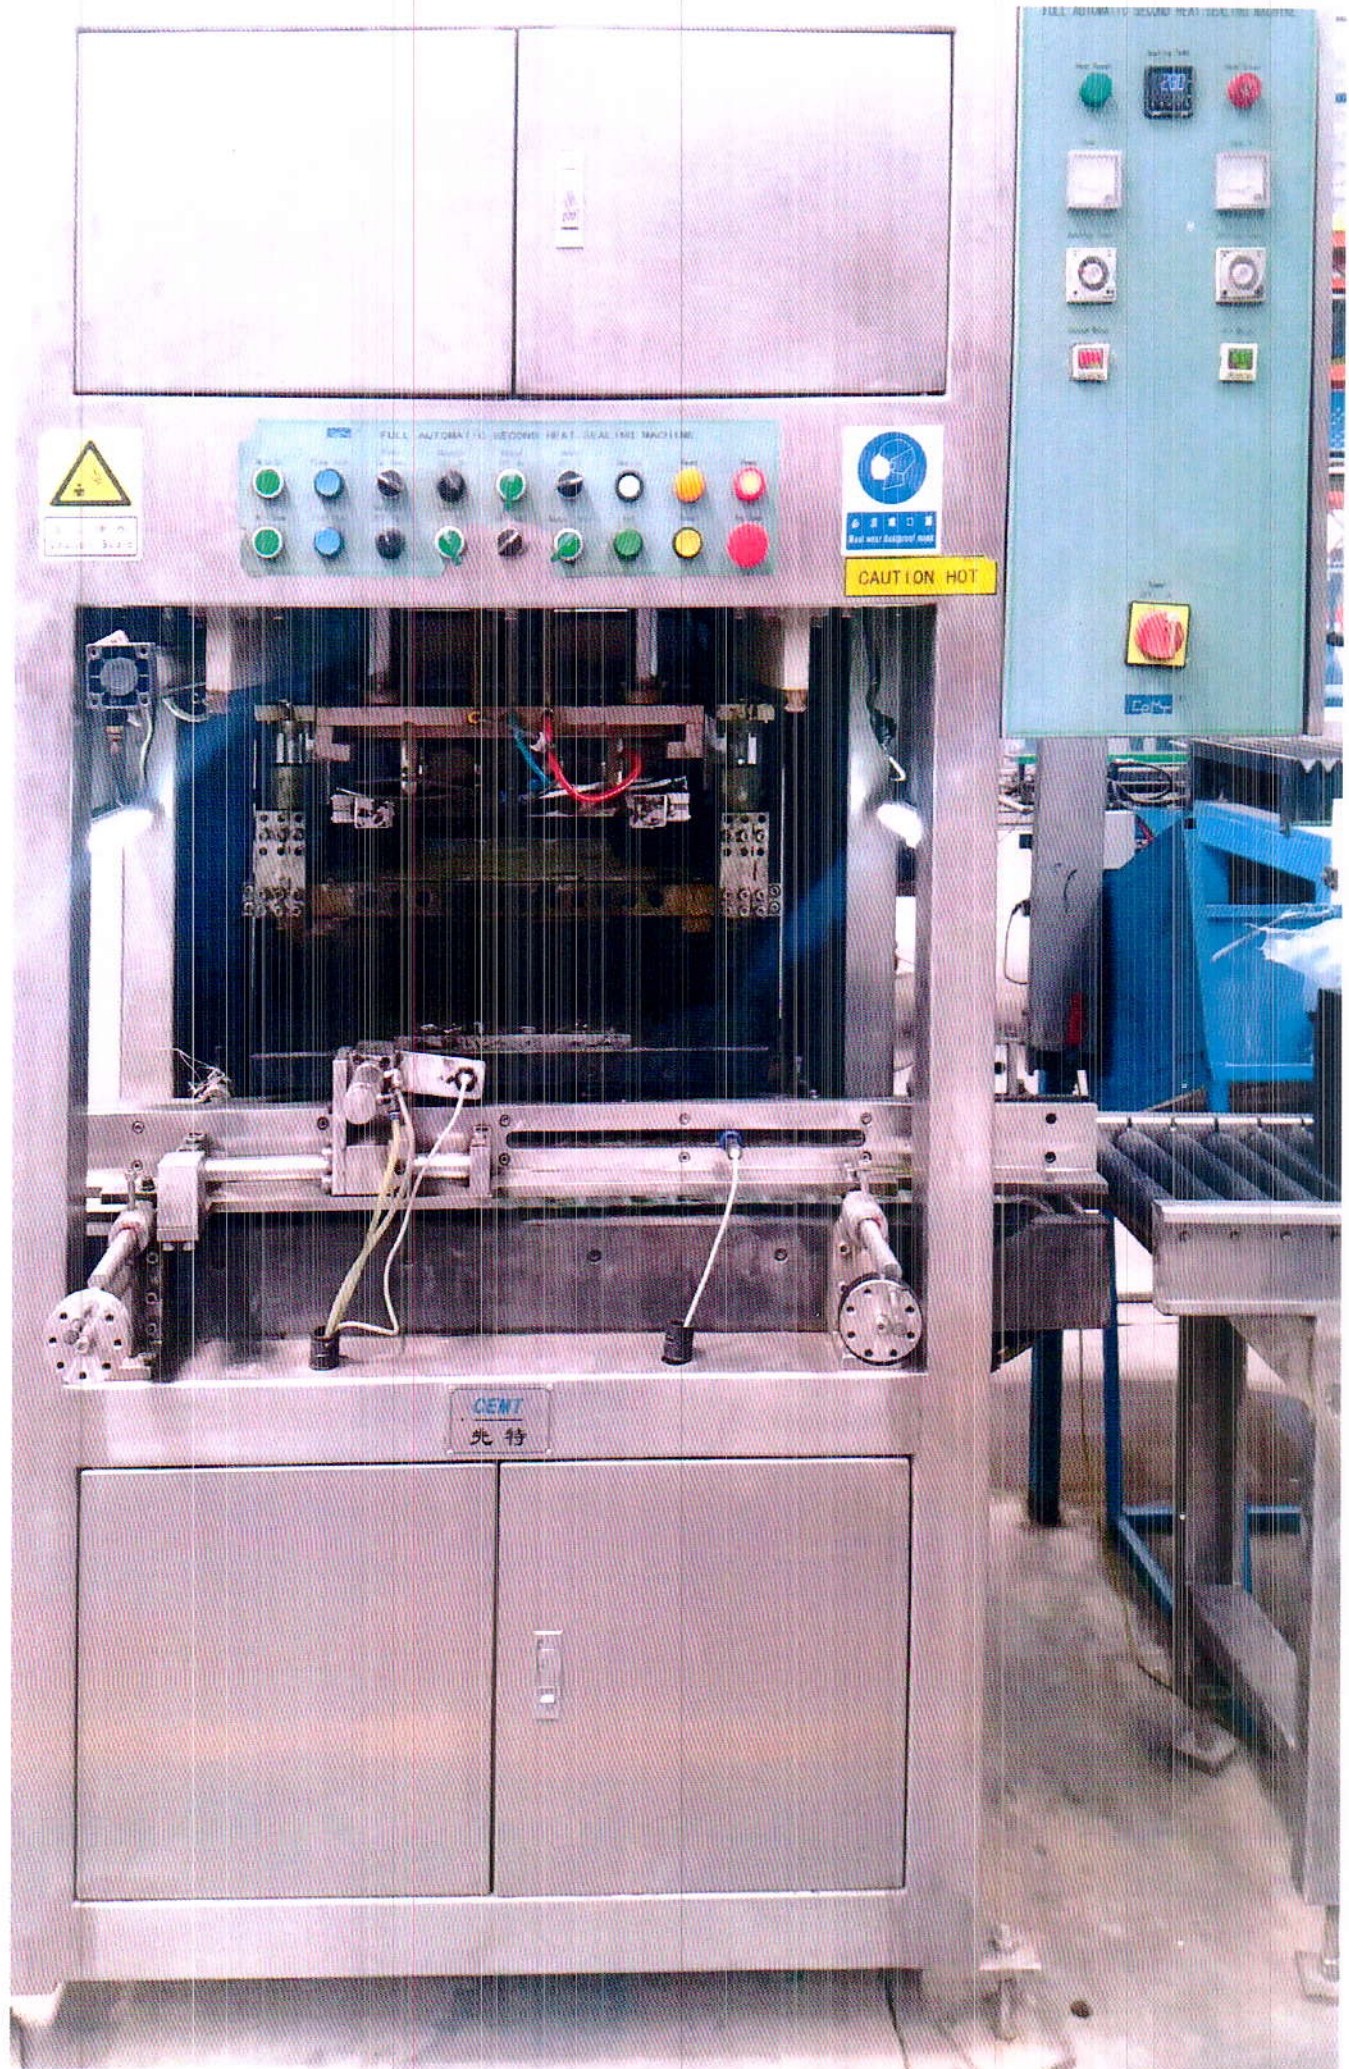

JIANGSU CEMT

产品型号

PRODUCT TYPE

电 源

POWER SOURCE

额定功率

RATED POWER

CAUTION HOT